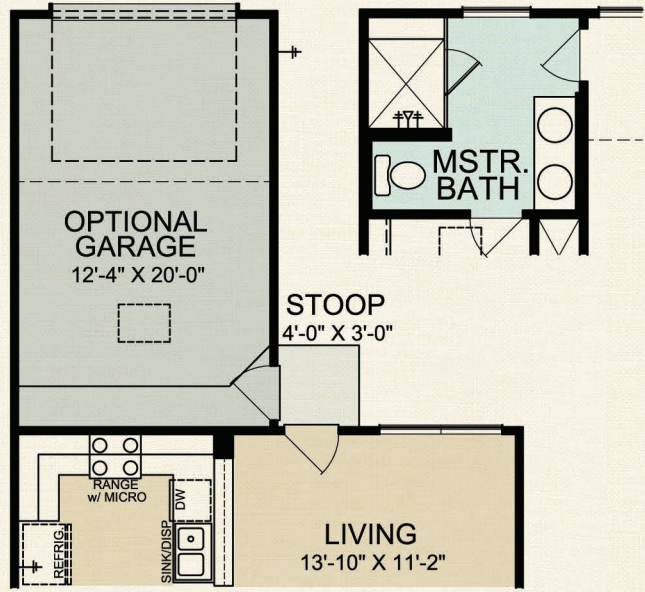

First floor plan

Second floor plan

CHAMBRAY

cottage

2 bed • 2 bath • 1154 sf

GABARDINE

a tailored little pocket of shady hollow

Chambray Cottage plan options

Add 156 sq ft